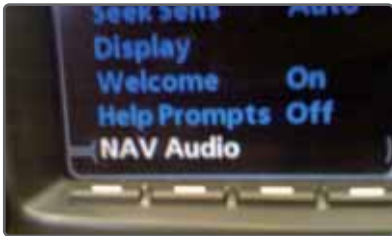

# HiTV Integrated Navigation for VE Commodore Quick Reference Guide to adjust volume

## From Holden factory head unit:

1. Go to the factory main menu

2. Select NAV Audio

3. Adjust NAV Volume to Level 7: