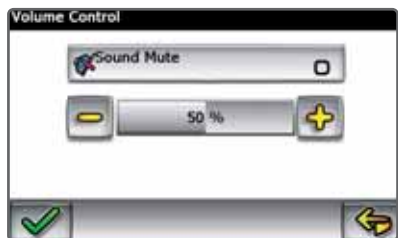

## From navigation screen:

1. Select "MENU"

2. Select "Set-up"

3. Select "System"

4. Select "Volume"

5. Adjust volume accordingly

**HiTV**  
COMMUNICATIONS

INNOVATION, INTEGRATION, SOLUTIONS