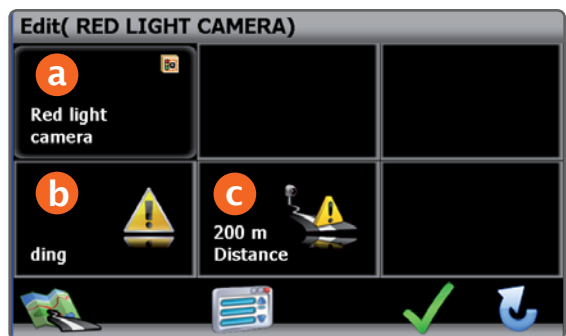

Setting up warning alert for:

Red Light Camera/ Red Light & Speed Camera/
Speed Camera/ School Zone

1. On Main Menu,
select **Go To**

2. On Go To page,
select **Favorites**

3. On Favorites page,
select **Edit Favorites**

4. On Edit Favorites page,
select **My POI**

5. On My POI page,
select **Edit Category**

6. On Edit Category page,
select **Alert Category**

7. Select option to suit
your preference

- a** icon option
- b** warning sound option
- c** warning distance option