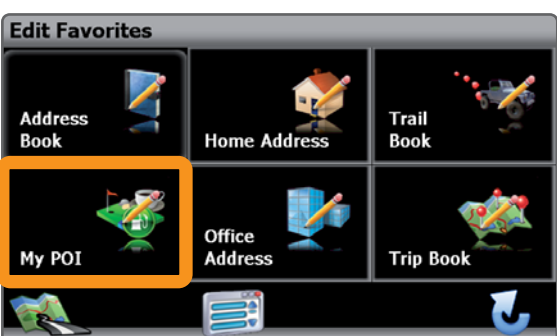

Setting up warning alert for:

Red Light Camera/ Red Light & Speed Camera/
Speed Camera/ School Zone

1. On Main Menu,
select **Go To**

2. On Go To page,
select **Favorites**

3. On Favorites page,
select **Edit Favorites**

4. On Edit Favorites page,
select **My POI**

5. On My POI page,
select **Edit Category**

6. On Edit Category page,
select **Alert Category**

7. Select option to suit
your preference

- a** icon option
- b** warning sound option
- c** warning distance option