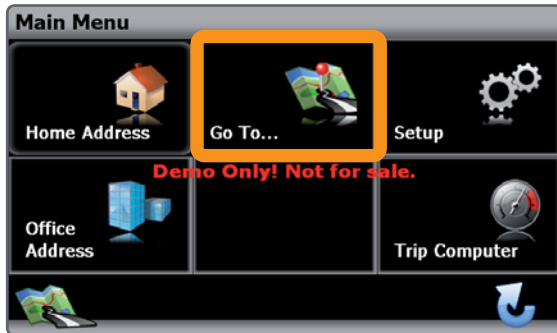

Setting up warning alert for:

Red Light Camera/ Red Light & Speed Camera/
Speed Camera/ School Zone

1. On Main Menu,
select **Go To**

2. On Go To page,
select **Favorites**

3. On Favorites page,
select **Edit Favorites**

4. On Edit Favorites page,
select **My POI**

5. On My POI page,
select **Edit Category**

6. On Edit Category page,
select **Alert Category**

7. Select option to suit
your preference

- a** icon option
- b** warning sound option
- c** warning distance option